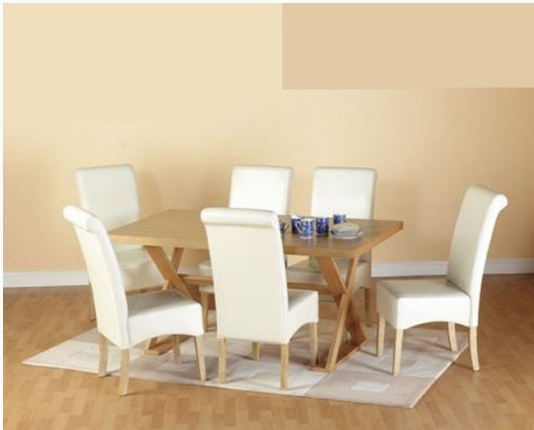

[Dining Room Furniture](#) > [Dining Sets](#) > [6 Seater Oregon Dining Set | 6 Cream Chairs](#) at [mysite4u.co.uk](#)

Product: 6 Seater Oregon Dining Set | 6 Cream Chairs

Model : OragCrm6Set

Manufacturer : Oakleigh Range

Oregon six seater dining set with 6 cream dining chairs is the ideal solution, combining a warm oak finish with a chunky design, to eye catching effect. The set is completed by six comfortable dining chairs with cream leather effect upholstery. Rectangular real oak veneer 6 seater oregon dining table with six cruiform legs shown with G10 cream long back chairs will add an elegant touch to your dining room furniture and this sturdy looking dining table is the ideal place to gather with friends and family and is available in a range of sizes to suit all homes and rooms.

If typical British weather is driving you indoors, why not bring summer inside with you with the picnic style Oregon Dining Set in Red? A classic style is brought right up to date with the addition of six eye-catching cream leather effect chairs. The Oregon dining set in cream combines a real oak veneer table with four contemporary style chairs with cream leather effect upholstery.

Finish: Oak veneer with cream leather effect chairs.

Sizes:

Table: W160cm x D90cm x H76cm

Chairs: W43cm x D7cm x H96.5cm

Please note: this set requires some assembly. The wood colour may vary slightly from that shown in the picture.